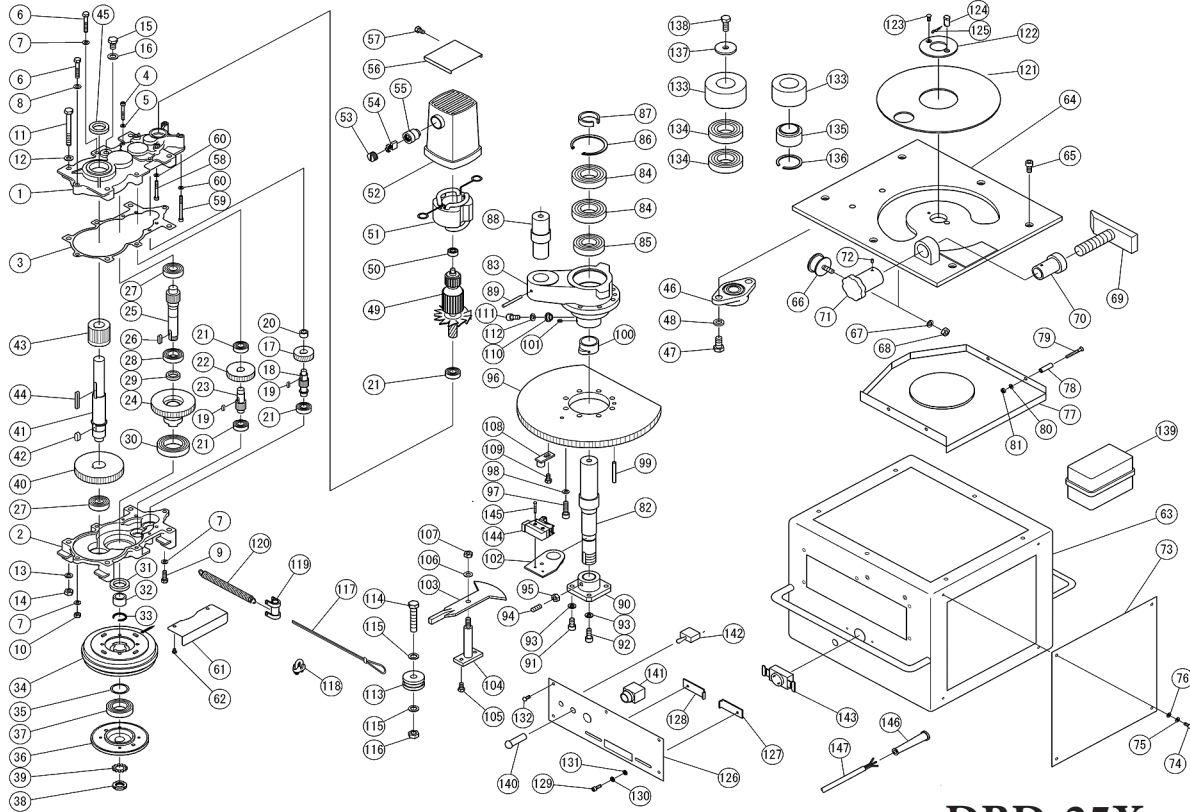

DBD-25X

No.	Part No.	Part Name	Qty
1	1BR5001	GEAR CASE M	1
2	1BR5002	GEAR CASE C	1
3	1BR5206	GEAR CASE PACKING	1
4	7CB06045	CAP BOLT M6X45	2
5	7SW006	SPRING WASHER M6	2
6	7B08050	BOLT M8X50	3
7	7SW008	SPRING WASHER M8	4
8	7PW008	PLATE WASHER M8	1
9	7B08025	BOLT M8X25	1
10	7N008	NUT M8	1
11	7B10100	BOLT M10X100	4
12	7PW010	PLATE WASHER M10	4
13	7SW010	SPRING WASHER M10	4
14	7N010	NUT M10	4
15	7B12020	BOLT M12X20	1
16	7WF12	SEAL WASHER WF12	1

No.	Part No.	Part Name	Qty
17	1BR5023	HELICAL GEAR	1
18	1BR5025	PINION NO.1	1
19	1BR5024	HELICAL GEAR KEY	2
20	1BR5009	NEEDLE BEARING TA1212	1
21	1BR5003	BEARING 6202V, 6202ZZ	4
22	1BR5026	GEAR NO.1	1
23	1BR5027	PINION NO.2	1
24	1BR5028	GEAR NO.2	1
25	1BR5029	PINION NO.3	1
26	1BR5030	PINION KEY 7X7X20	1
27	1BR5004	BALL BEARING 6204	2
28	1BR5006	BALL BEARING 6005	1
29	1BR5015	OIL SEAL SC22-32-7	1
30	1BR5008	BALL BEARING 6009Z	1
31	1BR5016	OIL SEAL SC45-62-9	1
32	1BR5010	NEEDLE BEARING TA223020	1

No.	Part No.	Part Name	Qty
	1BR51451	ROLLER NO.5 Φ 120MM	1
	1BR5146	ROLLER NO.6 Φ 156MM	1
134	76208Z	BALL BEARING 6208Z	6
135	7HSL08	BEARING FOR ROLLER NO.3	1
136	7BR60	SNAP RING BR60 FOR NO.3	1
137	1BR5076	ROLLER CLAMP	2
138	1BR5080	CLAMP BOLT	2
139	1BR5129	CONTROL BOX ASSEMBLY	1
	1BR5406	MAGNET CONDUCTOR	1
	1BR5129C	DIODE	1
	1BR51291K	THYRISTER	1
	1BR5129F	FUSE HOLDER	1
	1BR5129G	FUSE	1
	1BR5129H	TRANSFORMER	1
140	1BR5126	PILOT LAMP	1
141	1BR5127	OPERATION SWITCH	1
	1BR5231	EMERGENCY BUTTON	1
142	3CD0151	MAIN SWITCH	1
143	1BR5128	SOCKET FOR FOOT SWITCH	1
144	1BR5124	LIMIT SWITCH AZ7141	2
145	7PB204030	PAN HEAD BOLT W/ WASHER	4
146	1BR5012G	CORD ARMER	1
147	1BR5012F	CORD SET	1
	1BR5231	EMERGENCY STOP BUTTON (NOT SHOWN)	1
	1BR3100400	HANDLE (NOT SHOWN)	2