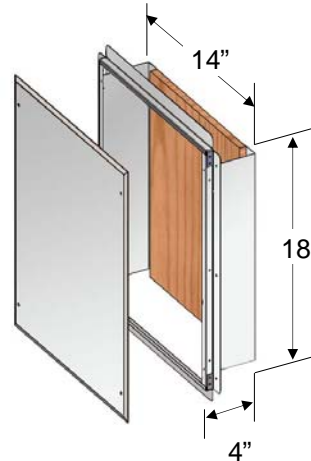

Benner-Nawman, Inc.

3450 Sabin Brown Road • Wickenburg, AZ 85390

(800) 992-3833 • (928) 684-2813 • www.bnproducts.com

Specification Sheet

Part #
14184W-IDW

This Cabinet Measures:
14" Wide x 18" Tall x 4" Deep

Features & Info:

- Includes a 1/2" plywood backboard for easy mounting of utility equipment
- The lid is fastened with 4 zinc-coated Phillips head sheet metal screws
- Made of 20-gauge galvaneal steel with a powder coat white finish
- Enclosure mounts prior to drywall between 16" center studs
- Lid comes blank w/ powder coat white finish
- Open top and bottom to the inside wall
- UL-Listed (UL1863)
- Box weight: 10 lbs.

Bottom View