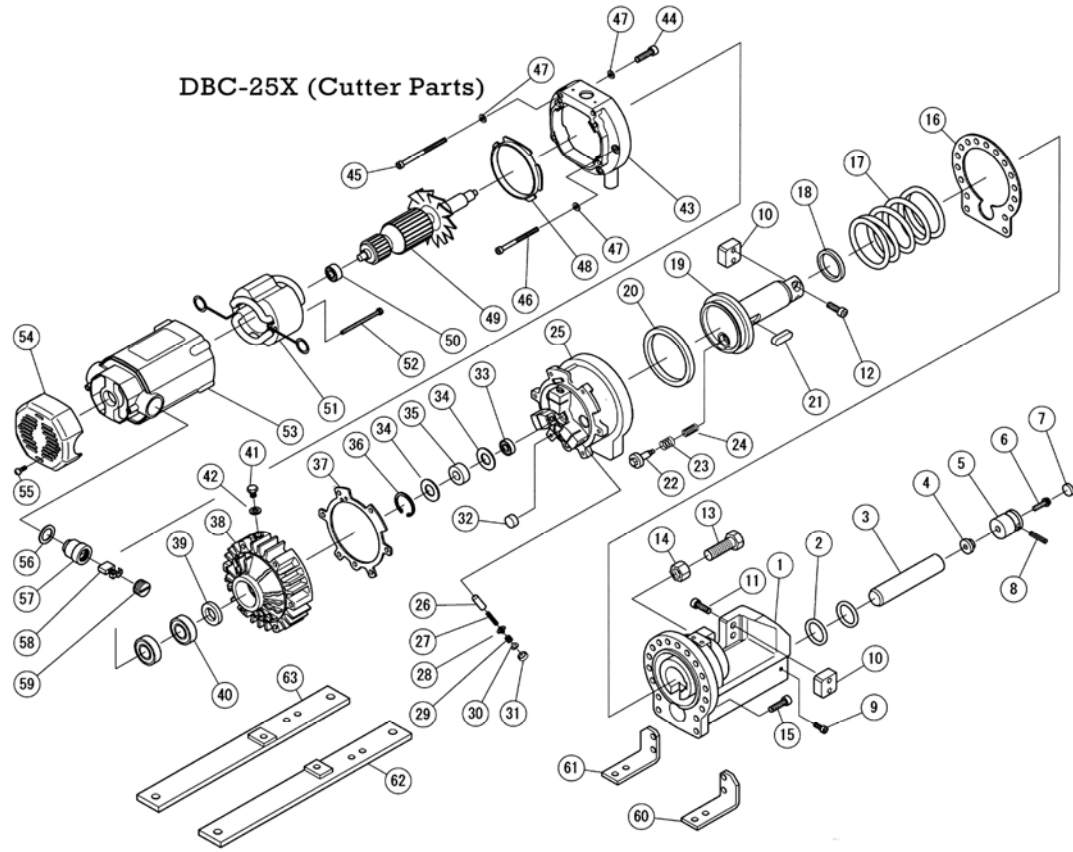

Benner-Nawman, Inc.

3450 Sabin Brown Road • Wickenburg, AZ 85390
(800) 992-3833 Fax: (928) 684-7041
mail@bnproducts.com

DBC-25X Cutter Bender

No.	Part No.	Part Name	Q'ty	No.	Part No.	Part Name	Q'ty
1	1C2601B	HOUSING	1	14	7N8016	STOPPER NUT M16	1
2	70RP32	O RING P32	2	15	7CB08030	CAP BOLT M8X30	17
3	1C2570	AIR BAG	1	16	1C2614	CYLINDER PACKING	1
4	1CM2027	AIR BAG NUT	1	17	1C2607	RETURN SPRING	1
5	1C2620B	HOUSING CAP	1	18	1C2602	SEAL PACKING SKY40	1
6	1CM2028	AIR BAG SET BOLT	1	19	1C2604	PISTON	1
7	1C1505	AIR FILTER	1	20	1C2518	SEAL PACKING	1
8	7SP06030	SPRING PIN	1	21	1C26052	PISTON KEY	1
9	7CB06016	CAP BOLT M6X16	2	22	1C2519	RETURN VALVE	1
10	1C1911	CUTTER BLOCK	2	23	1C2521	RETURN VALVE SPRING	1
11	7CGW08025	CAP BOLT W/WASHER M8X25	2	24	1C2522	VALVE END SPRING	1
12	7CGW08025	CAP BOLT W/WASHER M8X25	2	25	1C2608	CYLINDER	1
13	7B816050	STOPPER BOLT M16X50	1	26	1C2610	RAM	3