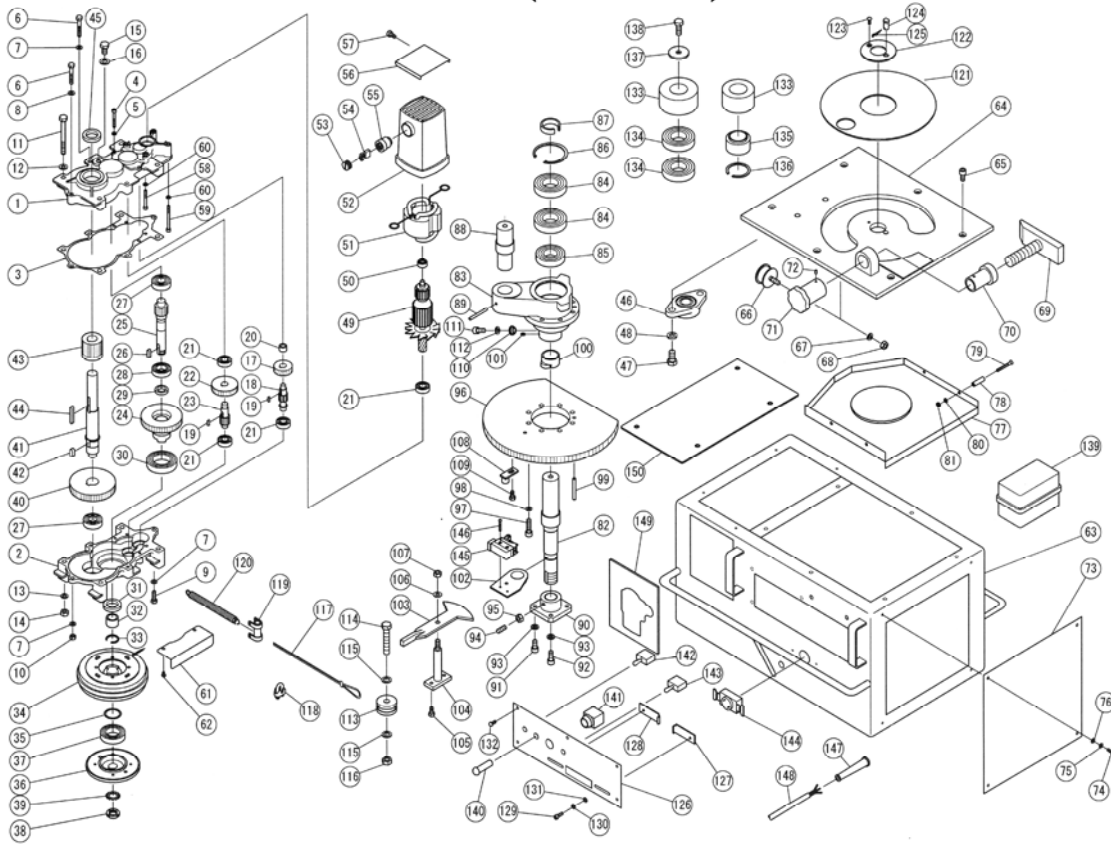

**Benner-Nawman, Inc.**

3450 Sabin Brown Road • Wickenburg, AZ 85390  
 (800) 992-3833 Fax: (928) 684-7041  
 mail@bnproducts.com

**DBC-25X Cutter Bender**

**DBC-25X (Bender Parts)**

No.	Part No.	Part Name	Q'ty	No.	Part No.	Part Name	Q'ty
1	1BR5001	GEAR CASE M	1	16	7WF12	SEAL WASHER WF12	1
2	1BR5002	GEAR CASE C	1	17	1BR5023	HELICAL GEAR	1
3	1BR5206	GEAR CASE PACKING	1	18	1BR5025	PINION NO.1	1
4	7CB06045	CAP BOLT M6X45	2	19	1BR5024	HELICAL GEAR KEY	1
5	7SW006	SPRING WASHER	2	20	1BR5009	NEEDLE BEARING TA1212	1
6	7B08050	BOLT M8X50	3	21	1BR5003	BEARING 6202V, 6202ZZ	4
7	7B08025	BOLT M8X25	1	22	1BR5026	GEAR NO.1	1
8	7PW008	PLATE WASHER	4	23	1BR5027	PINION NO.2	1
9	7B08025	BOLT M8X25	1	24	1BR5028	GEAR NO.2	1
10	7N008	NUT M8	1	25	1BR5029	PINION NO.3	1
11	7B10100	BOLT M10X100	4	26	1BR5030	PNION KEY 7X7X20	1
12	7PW010	PLATE WASHER	4	27	1BR5004	BALL BEARING 6204	2
13	7SW010	SPRING WASHER M10	4	28	1BR5006	BALL BEARING 6005	1
14	7N0010	NUT M10	4	29	1BR5015	OIL SEAL SC22-32-7	1
15	7B12020	BOLT M12X20	1	30	1BR5008	BALL BEARING 6009Z	1