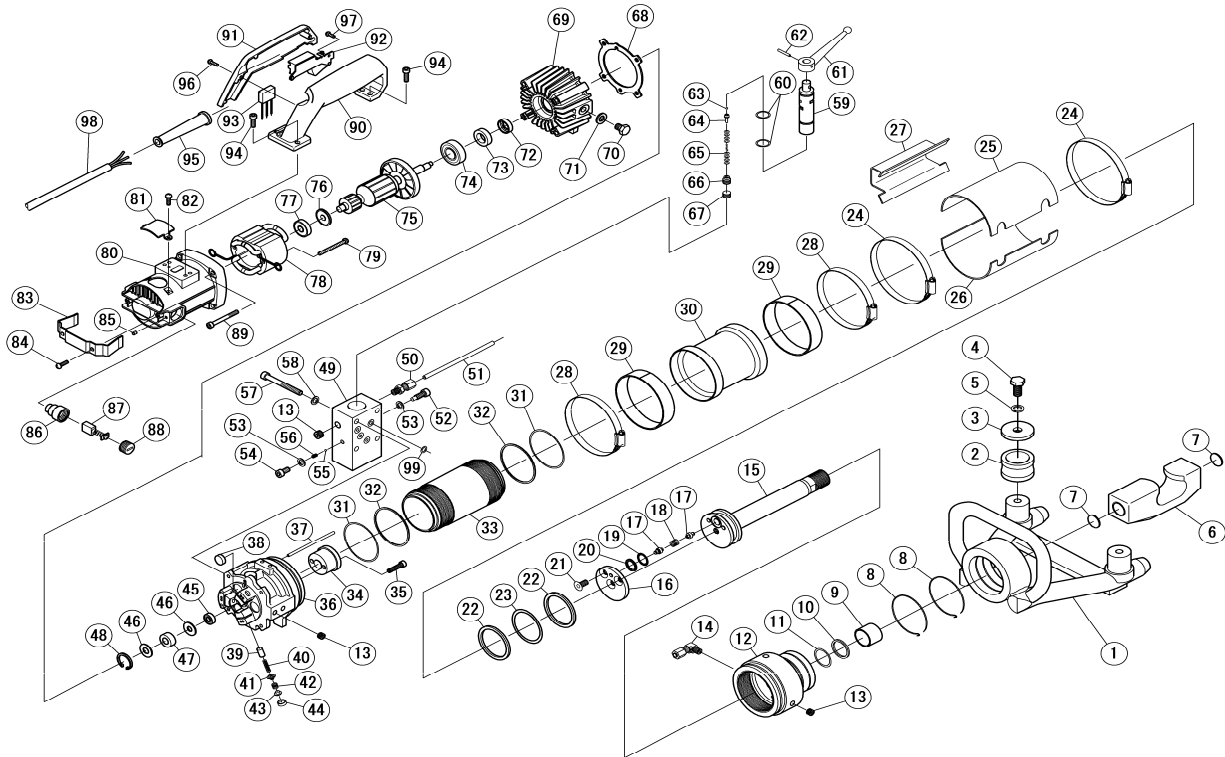

DBR-25WH **DIAMOND** Rebar Bender Straightener

Benner-Nawman, Inc.

Apr-05

No.	Part No.	Part Name	Q'ty	No.	Part No.	Part Name	Q'ty	No.	Part No.	Part Name	Q'ty
1	1DBR20579A	HOUSING	1	35	7CB06030	CAP BOLT M6×30	2	69	3DS1939B	PUMP CASE	1
2	1DBR72	ROLLER	2	36	1DBR511WH	CYLINDER	1	70	7B10015	OIL PLUG M10×15	1
3	1DBR73	ROLLER CLAMP	2	37	1DBR63	TUBE 4×2.5	1	71	1C1305	SEAL WASHER WF10	1
4	7B12025	HEX.BOLT M12×25	2	38	3P1044	MAGNET FILTER	3	72	3DS2025	SEAL COVER	1
5	7SW0012	SPRING WASHER M12	2	39	1C1971	RAM	3	73	3DS2009	OIL SEAL TCV17358	1
6	1DBR80	HOOK	1	40	1C1972	RAM RETURN SPRING	3	74	1C1941	BALL BEARING 6004VV	1
7	1DBR711	PACKING	2	41	1C1973	DELIVERY VALVE	3	75	1C1963EW	ARMATURE WITH CAM	1
8	1DBR309550	HOLDING WIRE	2	42	1C1331	DELIVERY VALVE SPRING	3	77	760002RU	BALL BEARING 6000VV	1
9	7MB3025DU	DRY BUSH	1	43	1C13352	SPRING GUIDE	3	78	1C1963D	STATOR COIL	1
10	7BRP30	BACK-UP RING P30	1	44	1C13292	PUMP HEAD SEAL	3	79	7P205055	PAN HEAD BOLT M5×55	2
11	70RP30	O RING P30	1	45	1CW0003	BALL BEARING 698	1	80	1C1961K	MOTOR HOUSING	1
12	1DBR309540	HOUSING GUIDE	1	46	1C1325	BEARING GIDE	2	81	7971055	SIDE COVER	1
13	7PT1/8	PLUG PT1/8	4	47	1C13401	NEEDLR BEARING RNAST8	1	82	7P204008	PAN HEAD BOLT M4X8	2
14	3DS2359	ELBOW NIPPLE	1	48	1C1326	SNAP RING H27	1	83	1C1961S	TAIL COVER	1
15	1DBR562	PISTON	1	49	1DBR75	VALVE CASE	1	84	7P205010	PAN HEAD BOLT M5×10	2
16	1DBR581	VALVE COVER	1	50	3DS2360	CONNECTOR	1	85	7SS05008	SET SCREW M5×8	2
17	1DBR57	END VALVE	2	51	1DBR62	OIL PIPE	1	86	1C1961J	BRUSH HOLDER	2
18	1C1922	VALVE END SPRING	1	52	1DBR77	GUIDE BOLT	1	87	1C1961A	CARBON BRUSH SET	2
19	7ORP14	O RING P14	1	53	3DS2026	7DS1H6 SEAL WASHER	2	88	1C1961H	BRUSH CAP	2
20	1DBR83	BACK-UP RING	1	54	7CB06006	CAP BOLT M6×6	1	89	7CB06090	CAP BOLT M6×90	4
21	7DS08016	DISK SCREW M8×16	3	55	7SB3/16	STEEL BALL 3/16	1	90	1C2618	MAIN HANDLE	1
22	7BRP55	BACK-UP RING P55	2	56	3DA102K	STOPPER SPRING	1	91	1C1946	SWITCH COVER	1
23	7ORP55	O RING P55	1	57	7CB06040	CAP BOLT M6×40	4	92	1C1961B	SWITCH	1
24	1DBR20B	HOSE BAND φ120	2	58	7SW0006	SPRING WASHER M6	4	93	1CL001N	CONDENSER	1
25	1DBR66	COVER A	1	59	3DS23322	ROTARY VALVE	1	94	7CB06018	CAP BOLT M6×18	4
26	1DBR67	COVER B	1	60	7ORP18	O RING P18	2	95	1BR5012G	CORD ARMER	1
27	1DBR682	PIPE COVER	1	61	1DBR531	VALVE LEVER	1	96	7PB04015	PAN HEAD BOLT M4X15	2
28	1DBR20A	HOSE BAND φ100	2	62	7SP420	SPRING PIN φ4×20	1	97	7PB04008	PAN HEAD BOLT M4X8	2
29	1DBR79	BAND PACKING	2	63	7SB5/32	STEEL BALL 5/32	1	98	1C1961F	CORD SET	1
30	1DBR64	AIR BAG	1	64	1DBR821	VALVE SET	1	99	1DBR2945	O RING P7	4
31	7ORG70	O RING G70	2	65	7BSH4	DISK SPRING	24				
32	7BRG70E	BACK-UP RING G70	2	66	1DBR84	GUIDE BOLT	1				
33	1DBR55	PIPE CYLINDER	1	67	7SS12012	SET SCREW M12×12	1				
34	1DBR54	STOPPER	1	68	1C1951B	PUMP CASE PACKING	1