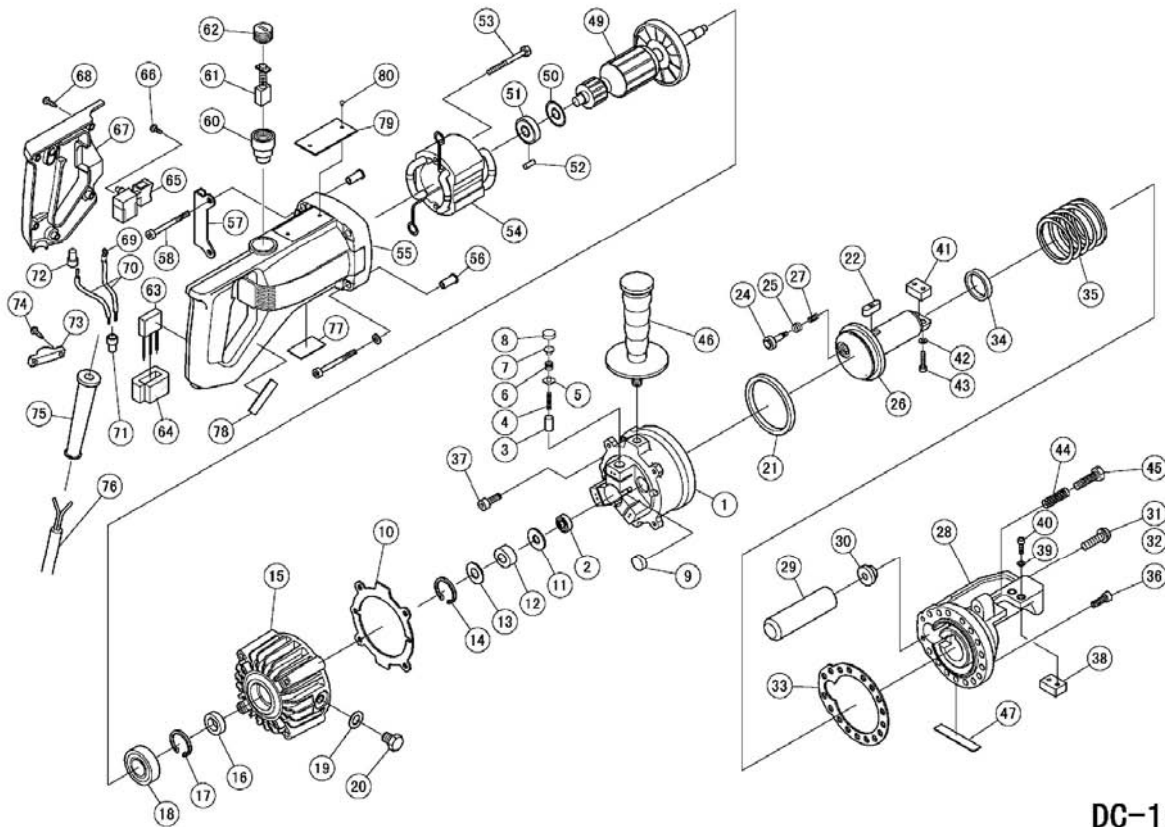

DC-16W Portable Rebar Cutter Parts List

DC-16W

DC-16W Portable Rebar Cutter Parts List

No.	Part No.	Part Name	No.	Part No.	Part Name	No.	Part No.	Part Name
1	1CW0001	CYLINDER	28	1C16012	HOUSING	55	4V0001H	MOTOR HOUSING
2	1CW0003	BALL BEARING 698	29	1C1616	AIR BAG	56	4V0001K	SLEEVE
3	1C1327	RAM	30	1C1620	AIR BAG NUT	57	4V0001L	FOOT
4	1C1330	RAM RETURN SPRING	31	7SW0008	SPRING WASHER M8	58	7CB05080	CAP BOLT M5x80
5	1C13281	DELIVERY VALVE	32	1C1357	AIR BAG SET BOLT	59	7SS04005	SET SCREW M4x5
6	1C1331	DELIVERY VALVE SPRING	33	1C16142	CYLINDER PACKING	60	4V0001D	BRUSH HOLDER
7	1C13352	SPRING GUIDE	34	1C16021	SEAL PACKING SKY30	61	4V0001F	CARBON BRUSH SET
8	1C13292	PUMP HEAD SEAL	35	1C16052	RETURN SPRING	62	4V0001E	BRUSH CAP
9	3P1044	MAGNET FILTER	36	7CB06020	CAP BOLT M6x20	63	4V0001P	CONDENSER
10	1C1615	PUMP CASE PACKING	37	7CB06020	CAP BOLT M6x20	64	4V0001Q	SUPPORT (B)
11	1C1325	BEARING GUIDE	38	1C1610	CUTTER BLOCK NO.0	65	4V0001N	SWITCH
12	1C13401	NEEDLE BEARING	39	7SW0005	SPRING WASHER M5	66	7WB035006	SWITCH BOLT M3.5X6
13	1C1325	BEARING GUIDE	40	7CB05018	CAP BOLT M5x18	67	4V0001M	SWITCH COVER
14	1C1326	SNAP RING H27	41	1C1610	CUTTER BLOCK NO.0	68	7WNS04020	TAPPING SCREW D4X20
15	4V0001A	PUMP CASE	42	7GW0005	WASHER M5	69	4V0001S	TERMINAL
16	7SD15257	OIL SEAL	43	7CB05015	CAP BOLT M5x15	70	4V0001T	LEAD WIRE
17	7HR26	SNAP RING H26	44	1C1603	LOCK SPRING	71	4V0001U	CONNECTOR 50091
18	76002VV	BALL BEARING 6002VV	45	7B810040	STOPPER BOLT M10X40	72	4V0001W	CONNECTOR 50092
19	1C1305	SEAL WASHER	46	1C1627	SIDE HANDLE	73	4V0001R	CORD CLIP
20	7B10015	OIL PLUG M10x15	47	7DN167	STICKER	74	7FNS04016	TAPPING SCREW D4X16
21	1C1604	SEAL PACKING	49	4V0001B	ARMATURE WITH CAM	75	4V0001X	CORD ARMER
22	1C16182	PISTON KEY	50	4V0001J	DUST SEAL (A)	76	4V0001V	CORD SET
24	1C1319	RETURN VALVE	51	7608VV	BALL BEARING 608VV	77	7DN018	STICKER
25	1CL0143	RETURN VALVE SPRING	52	4V0001G	BEARING LOCK	78	7DN121	STICKER
26	1C16172	PISTON	53	7WNS05060	TAPPING SCREW D5x60	79	7DN202	NAME PLATE
27	1C1323	VALVE END SPRING	54	4V0001C	STATOR COIL	80	7R020032	RIVET