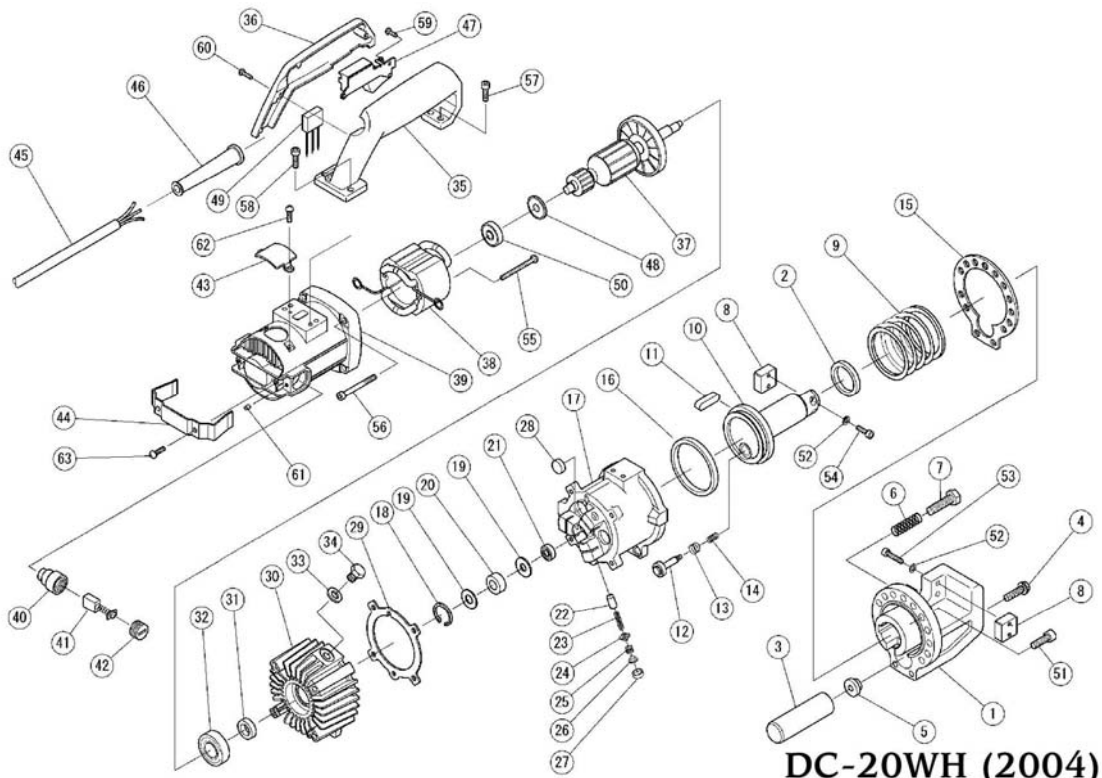

## DC-20WH Portable Rebar Cutters Parts List

**DC-20WH (2004)**

**Benner-Nawman, Inc.**

3450 Sabin Brown Road - Wickenburg, AZ 85390  
 (800) 992-3833 Fax: (928) 684-7041  
 mail@bnproducts.com

## DC-20WH Portable Rebar Cutters Parts List

1	1CM20011	Front Housing	35	1C1944B/C	Main Handle
2	1CM2002	Seal Packing	36	1C1946	Switch Cover
3	1C1958	Air Bag	37	1C19612E	Armature
4	1CM2028	Air Bag Set Bolt	38	1C1961D	Stator Coil
5	1CM2027	Air Bag Nut	39	1C1961K	Motor Housing
6	1C1603	Stopper Bolt with Spring	40	1C1961J	Carbon Brush Holder
			41	1C1961A	Carbon Brush / Set
8	1C1311	Cutter Block	42	1C1961H	Carbon Brush Cap
8	RB-20WH	Cutter Block Set	43	1C19615C	Side Cover / Top Cover
9	1C1920	Return Spring	44	1C1961TC	Tail Cover
10	1C19171	Piston	45	1C1961F	Electrical Cord
11	1C1936	Piston Key	46	1C1961I	Cord Armor
12	1C1319	Return Valve	47	1C1961B	Switch / Trigger
13	1C1921	Return Valve Spring	48	1C1961C	Switch Bolt
14	1C1922	Valve End Spring	49	1C1961L	Condenser
15	1CM2025	Cylinder Packing	50	1C1961M	Armature Bearing /
16	1C1918	Seal Packing / Piston	51	1C1911B	Cap Bolt M8x30
17	1C2048600	Cylinder	52	1C1311W	S. Washer M5
18	1C1326	Snap Ring	53	1C1311B	Cap Bolt M5x25
19	1C1325	Bearing Guide	54	1C1313	Cap Bolt M5x18
20	1C1340	Needle Bearing	55	7PB05055	Stator Coil Bolt M5x55
21	1CW0003	Cam Bearing	56	1C1949	Cap Bolt M6x90
22	1C1327	Ram	57	1C1945	Cap Bolt M6x18
23	1C1330	Ram Return Spring	58	1C1945	Cap Bolt M6x18
24	1C13281	Delivery Valve	59	7P204010	Pan Head Screw M4x10
25	1C1331	Delivery Valve Spring	60	1C1961C	Switch Cover Bolts
26	1C13352	Spring Guide	61	7SS05008	Set Screw
27	1C13292	Pump Head Seal	62	1C1937	Flat Head Bolt M4x15
28	3P1044	Filter Magnet	63	7PB05010	Pan Head Bolt M5x10
29	1C19516	Pump Case Packing			
30	1C2059900	Pump Case			
31	1C1342	Oil Seal			
32	1C1941	Bearing 6004vv			
33	1C1305	Seal Washer (Wf10)			
34	1C1304	Bolt (Oil Plug) M10x15			