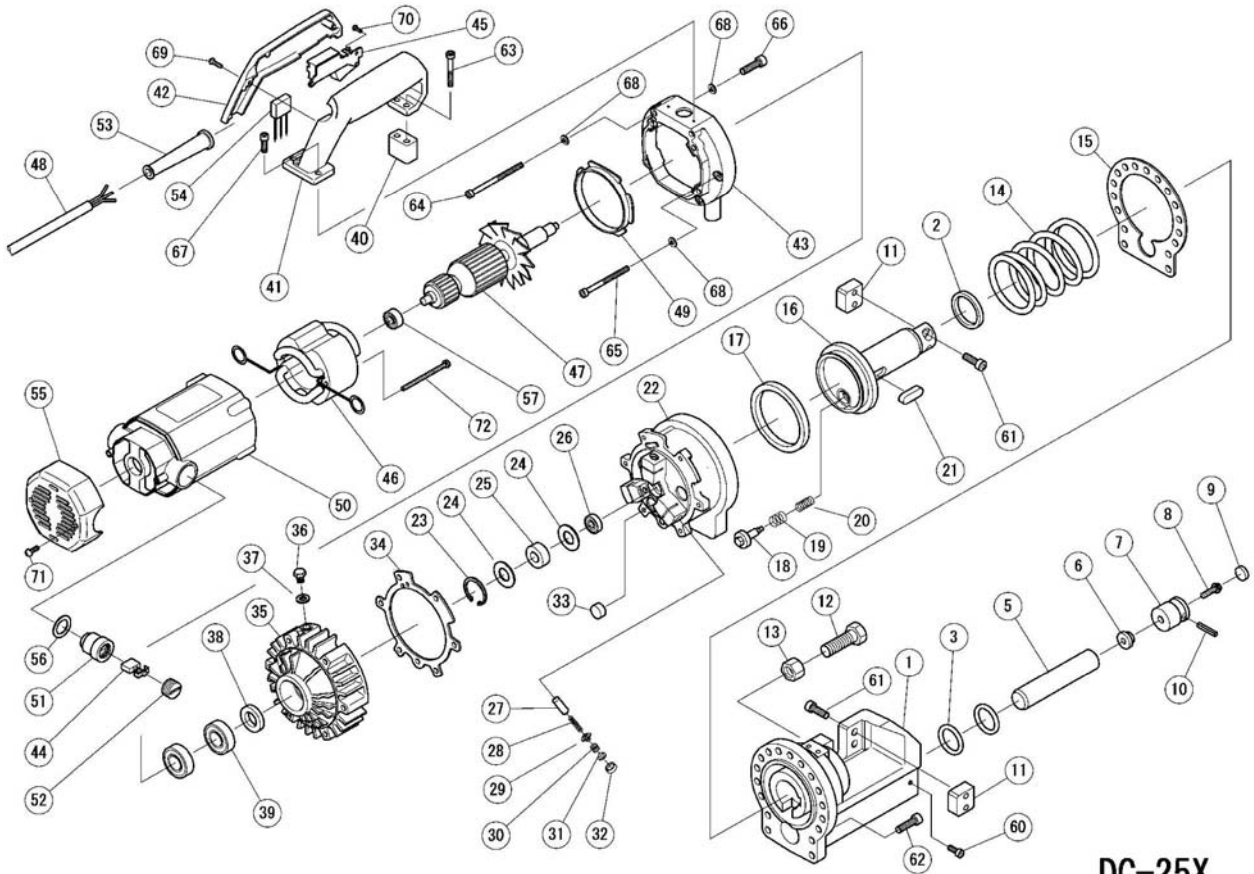

## DC-25X Portable Rebar Cutter Parts List

DC-25X

## DC-25X Portable Rebar Cutter Parts List

1	1C2601	Housing	36	1C1304	Bolt / Oil Plug
2	1C2602	Seal Packing	37	1C1305	Seal Washer (Wf10)
3	7ORP32	O Ring	38	1C2542	Oil Seal (Sc20-35-8)
4	1C2603	Felt Scraper	39	1C1941	Bearing (6004v V )
5	1C2570	Air Bag	40	1C2616	Handle Piece
6	1CM2027	Air Bag Nut	41	1C1944B/C	Main Handle
7	1C2620B	Air Bag Cap	42	1C1946	Switch Cover
8	1CM2028	Air Bag Set Bolt	43	1C2611	Case Cover
9	1C1505	Filter / Air Bag	44	1C2612A	Carbon Brush Set
10	7SP06030	SPRING PIN / 6x30	45	1C1961B	Switch / Trigger
11	RB-25X	Cutter Blocks (set)	46	1C2612B	Stator Coil
12	7B16050	Stopper Bolt With Nut	47	1C2612C	Armature
13	7N8016	Nut (Sold With	48	1C1961F	Electrical Cord
14	1C2607	Return Spring	49	1C2612D	Fan Cover
15	1C2614	Cylinder Packing	50	1C2612E	Motor Housing
16	1C2604	Piston	51	1C2612F	Brush Holder
17	1C2518	Seal Packing / Piston	52	1C2612G	Carbon Brush Cap
18	1C2519	Return Valve	53	1C1961I	Cord Armor
19	1C2521	Return Valve Spring	54	1C2612H	Condenser
20	1C2522	Valve End Spring	55	1C2612I	Rear Housing Cover
21	1C2605	Piston Key	57	1C2612J	Armature Bearing / Rear
22	1C2608	Cylinder	60	1BR5092	Cap Bolt M6x16
23	1C2526	Snap Ring	61	1C1912	Cap Bolt M8x25
24	1C2525	Bearing Guide	62	1C1911B	Cap Bolt M8x30
25	1C2534	Needle Bearing	63	7CB06045	Cap Bolt M6x45
26	1C2609	Bearing 609	64	1C1949	Cap Bolt M6x90
27	1C2610	Ram	65	7CB06075	Cap Bolt M6x75
28	1C1330	Ram Return Spring	66	7CB06035	Cap Bolt M6x35
29	1C13281	Delivery Valve	67	1C1945	Cap Bolt M6x16
30	1C1331	Delivery Valve Spring	68	7SW0006	S. Washer M6
31	1C13352	Spring Guide	69	1C1947	Switch Cover Bolt M4x15
32	1C13292	Pump Head Seal	70	1C1961C	Switch Bolt M4x10
33	3P1044	Filter Magnet	71	7PB05010	Bolt M5x10
34	1C2615	Pump Case Packing	72	7PB05065	Stator Coil Bolt M5x65
35	1C25391	Pump Case			