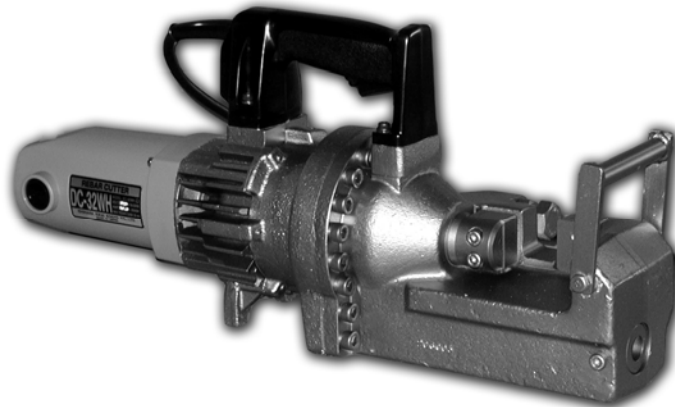

DC-32WH Portable Rebar Cutter Parts List

DC-32WH

DC-32WH Portable Rebar Cutter Parts List

1	1C1022601	Housing	45	1C2534	Needle bearing
2	1C4172100	Sub handle	46	1C2525	Bearing guide
3	1C4172000	Collar	47	1C2526	Snap ring H35
4	7PW0008	P. Washer M8	48	1C416580	Pump case packing
5	7SW0008	S. Washer M8	49	1C1021301	Pump case
6	7B08020	Cap bolt M8x20	50	1C1305	Seal washer WF10
7	7ORP40	O ring P40	51	7B10015	Cap bolt M10x15
8	1C3258	Air bag	52	7GW0006	Teethed washer M6
9	1C4171401	Air bag nut	53	7CB06055	Cap bolt M6x55
10	1C4171601	Housing cap	54	1C2542	Oil seal SC20-35-8
11	7SP06036	Spring pin	55	1C1941	Ball bearing 6004VV
12	1CM2028	Set bolt	56	7312435	Fan cover
13	7B11T2006	Bolt(11T) M20x60	57	7360406F	Armature
14	7N11T0020	Nut(11T) M20-P2.5	58	762002RU	Ball bearing 62002RU
15	7CB08035	Cap bolt M8x35	59	7340358F	Stator coil
16	RB-32X	Cutter blocks	60	7312449	Motor housing
17	7CB08030	Cap bolt M8x30	61	7984271	Tapping screw D5x75
18	1C4171700	Handle spacer	62	7SW0005	P. Washer M5
19	7CB06025	Cap bolt M6x25	63	7CB05045	Cap bolt M5x45
20	7CB10030	Cap bolt M10x30	64	7SS05008	Cap bolt M5x8
21	1C3093600	Cylinder packing	65	7312434	Bearing bush
22	1C4171900	Return spring	66	7980487	Brush holder
23	7CU0567K	Seal packing USH45-	67	7999044	Carbon brush
24	7CB08030	Cap bolt M8x30	68	7940540	Brush cap
25	1C2056500	Piston	69	7981866	Handle A
26	1C4184900	Piston key	70	7981867	Handle B
28	7FU1078LO	Seal packing OS1100-	71	7990082	Support
29	1C2522	Valve end spring	72	7971162	Switch
30	1C2521	Return valve spring	73	7994273	Condenser
31	1C2519	Return valve	74	1C4160400	Handle stay
32	1C4139500	Steel ball 4.5	75	7940778	Cord armor
33	7ORS4	O ring S4	76	7990940	Distance piece
34	1C4160600	Release valve	77	7CB06035	Cap bolt M6x35
35	1C1022901	Cylinder	78	7FCB0602	Flange socket M6x25
36	1C2610	Ram	79	7930053	Cord set
37	1C1330	Ram return spring	80	7956636	Tapping screw D4x25
38	1C13281	Delivery valve	81	1C4156001	Tube
39	1C1331	Delivery valve spring	82	7PW0006	P. Washer M6
40	1C13351	Spring guide	83	7SW0005	S. Washer M5
41	1C13292	Pump head seal	84	7GW0008	Teethed washer M8
42	3P1044	Magnet filter	85	7SW0008	S. Washer M8
43	1C2609	Ball bearing 609	86	7CB08030	Cap bolt M8x16
44	1C2525	Bearing guide			