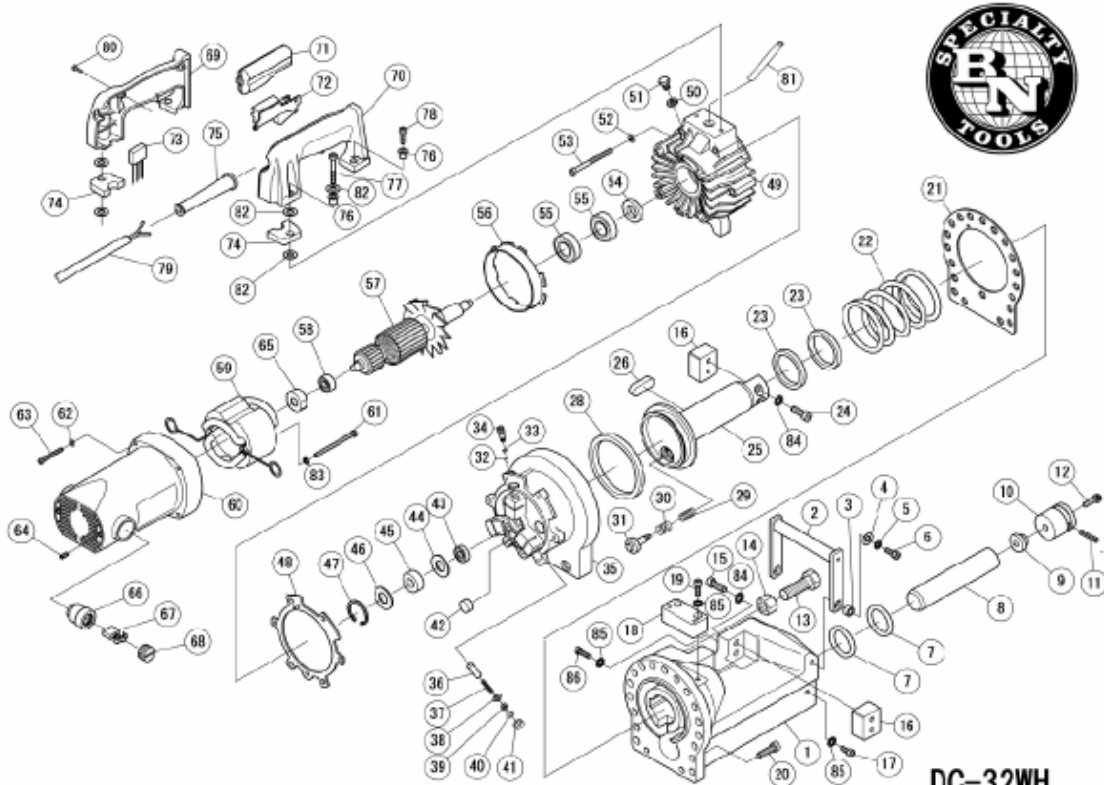

DC-32WH Portable Rebar Cutter Parts List

DC-32WH

DC-32WH Portable Rebar Cutter Parts List

1	1C1022601	Housing	45	1C2534	Needle bearing
2	1C4172100	Sub handle	46	1C2525	Bearing guide
3	1C4172000	Collar	47	1C2526	Snap ring H35
4	7PW0008	P. Washer M8	48	1C416580	Pump case packing
5	7SW0008	S. Washer M8	49	1C1021301	Pump case
6	7B08020	Cap bolt M8x20	50	1C1305	Seal washer WF10
7	7ORP40	O ring P40	51	7B10015	Cap bolt M10x15
8	1C3258	Air bag	52	7GW0006	Teethed washer M6
9	1C4171401	Air bag nut	53	7CB06055	Cap bolt M6x55
10	1C4171601	Housing cap	54	1C2542	Oil seal SC20-35-8
11	7SP06036	Spring pin	55	1C1941	Ball bearing 6004VV
12	1CM2028	Set bolt	56	7312435	Fan cover
13	7B11T2006	Bolt(11T) M20x60	57	7360406F	Armature
14	7N11T0020	Nut(11T) M20-P2.5	58	762002RU	Ball bearing 62002RU
15	7CB08035	Cap bolt M8x35	59	7340358F	Stator coil
16	RB-32X	Cutter blocks	60	7312449	Motor housing
17	7CB08030	Cap bolt M8x30	61	7984271	Tapping screw D5x75
18	1C4171700	Handle spacer	62	7SW0005	P. Washer M5
19	7CB06025	Cap bolt M6x25	63	7CB05045	Cap bolt M5x45
20	7CB10030	Cap bolt M10x30	64	7SS05008	Cap bolt M5x8
21	1C3093600	Cylinder packing	65	7312434	Bearing bush
22	1C4171900	Return spring	66	7980487	Brush holder
23	7CU0567K	Seal packing USH45-	67	7999044	Carbon brush
24	7CB08030	Cap bolt M8x30	68	7940540	Brush cap
25	1C2056500	Piston	69	7981866	Handle A
26	1C4184900	Piston key	70	7981867	Handle B
28	7FU1078LO	Seal packing OS1100-	71	7990082	Support
29	1C2522	Valve end spring	72	7971162	Switch
30	1C2521	Return valve spring	73	7994273	Condenser
31	1C2519	Return valve	74	1C4160400	Handle stay
32	1C4139500	Steel ball 4.5	75	7940778	Cord armor
33	7ORS4	O ring S4	76	7990940	Distance piece
34	1C4160600	Release valve	77	7CB06035	Cap bolt M6x35
35	1C1022901	Cylinder	78	7FCB0602	Flange socket M6x25
36	1C2610	Ram	79	7930053	Cord set
37	1C1330	Ram return spring	80	7956636	Tapping screw D4x25
38	1C13281	Delivery valve	81	1C4156001	Tube
39	1C1331	Delivery valve spring	82	7PW0006	P. Washer M6
40	1C13351	Spring guide	83	7SW0005	S. Washer M5
41	1C13292	Pump head seal	84	7GW0008	Teethed washer M8
42	3P1044	Magnet filter	85	7SW0008	S. Washer M8
43	1C2609	Ball bearing 609	86	7CB08030	Cap bolt M8x16
44	1C2525	Bearing guide			