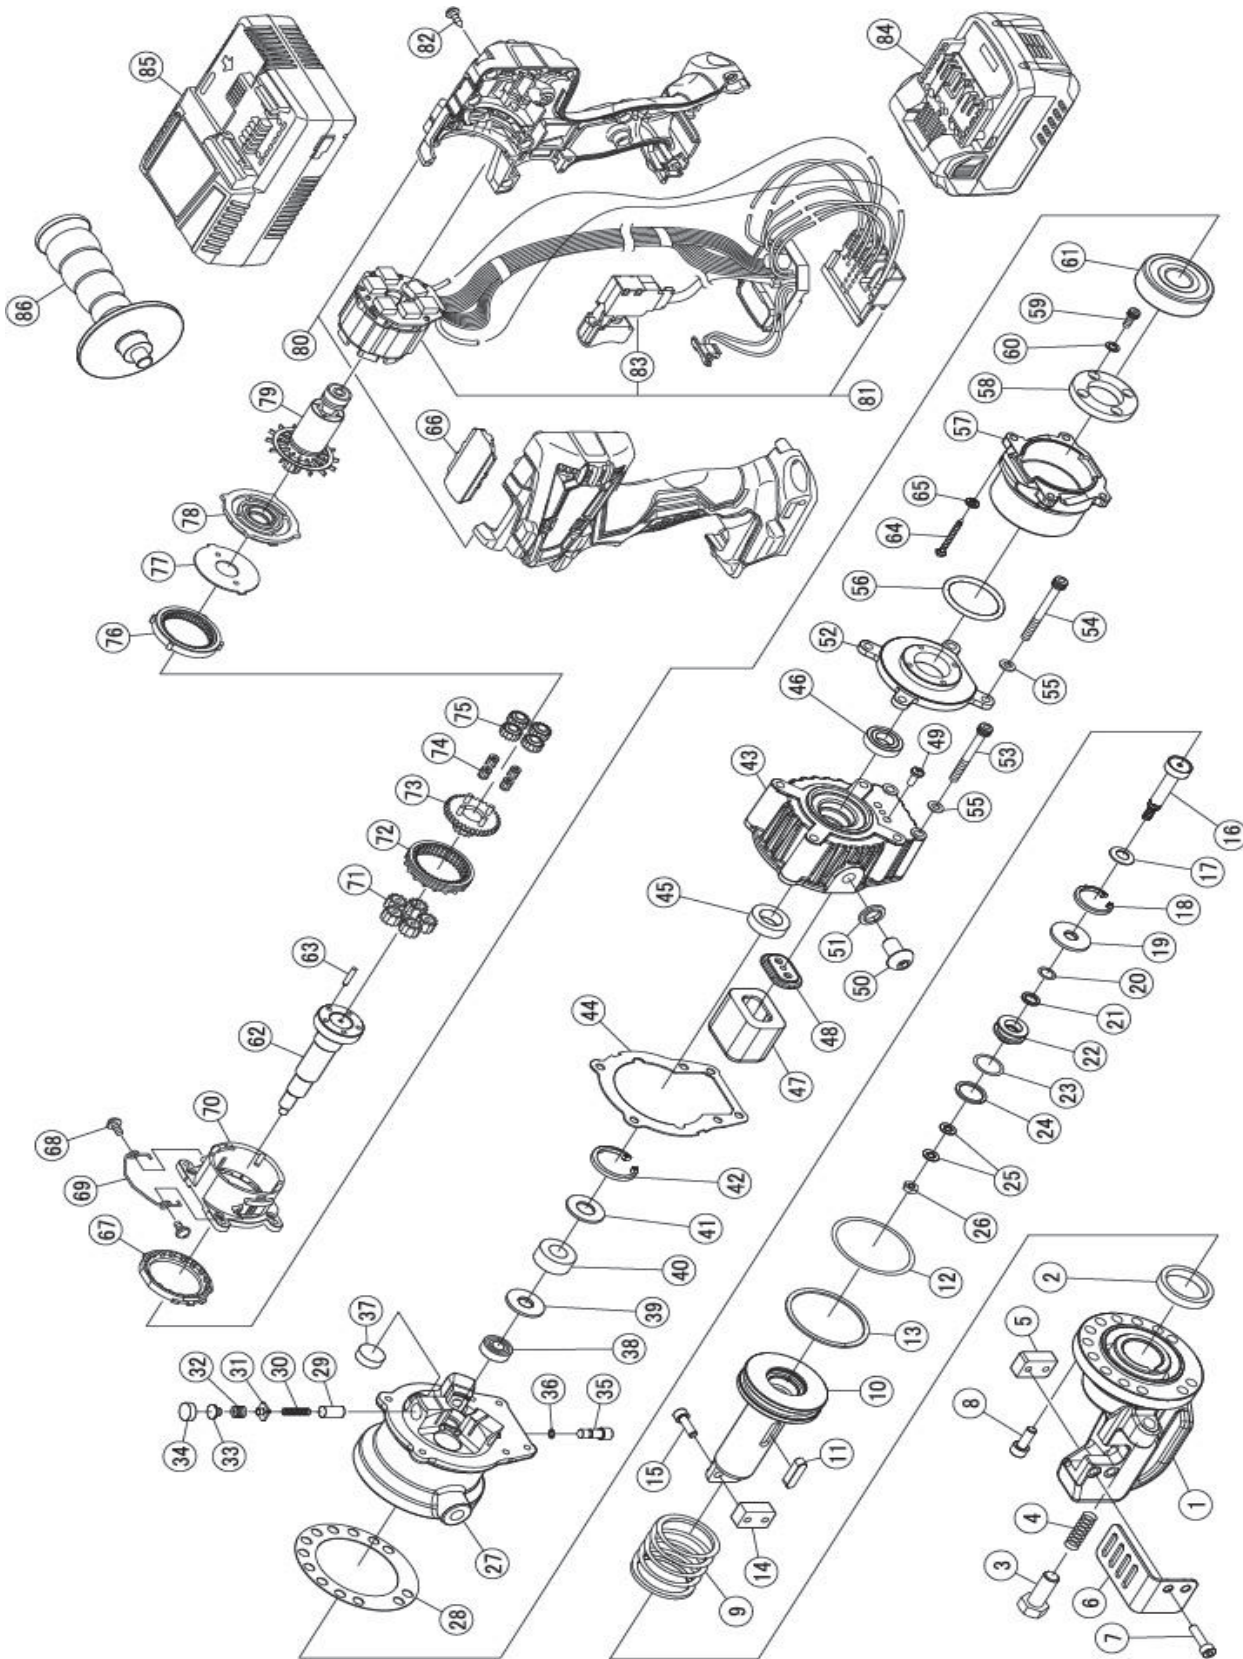

BN Products-USA™

A DIVISION OF BENNER-NAWMAN, INC.

WWW.BNPRODUCTS.COM

DCC-1636BHL

Rebar Cutter | Parts Guide

DCC-1636BLH

BN Products-USA™

A DIVISION OF BENNER-NAWMAN, INC.

WWW.BNPRODUCTS.COM

DCC-1636BHL

Rebar Cutter | Parts Guide

No.	Part No.	Part Name	Qty
1	1C2071000	HOUSING	1
2	7USI26	USI PACKING	1
3	7B10030T11	STOPPER BOLT 10X30	1
4	1C16031	LOCK SPRING	1
5	1CL003	CUTTER BLOCK NO. 13L	1
6	1C4199500	CUTTER GUARD	1
7	7CB205022	CAP BOLT WITH WASHER M5X22	2
8	7CB06018	CAP BOLT M6X18	13
9	1C4283100	RETURN SPRING	1
10	1C3142901	PISTON	1
11	7K0606023R2H	PISTON KEY	1
12	7ORP49RF	O RING P49RF	1
13	7BRP49B	BACK UP RING P49	1
14	1CL003	CUTTER BLOCK NO. 13L	1
15	7CB205015	CAP BOLT WITH WASHER M5X15	2
16	1C4138501	RETURN VALVE	1
17	7BW008	DISK SPRING 8	1
18	7SRH026	SNAP RING H26	1
19	1CB4104002	GUIDE CLAMP	1
20	7SPNC8	SPNC PACKING SPNC8	1
21	7BRP8B	BACK UP RING P8T2	1
22	1C4152300	RETURN VALVE GUIDE	1
23	7ORP16	O RING P16	1
24	7BRP16B	BACK UP RING P16T2	1
25	7SPW005	PLATE WASHER S5	2
26	7NU005	U NUT 5	1
27	1C2071100	CYLINDER	1
28	1C4272700	CYLINDER PACKING	1
29	1C4103200	RAM	3
30	1C4273700	RAM RETURN SPRING	3
31	1C197301	DELIVERY VALVE	3
32	1C1331	DELIVERY VALVE SPRING	3
33	1C13352	SPRING GUIDE	3
34	1C13292	PUMP HEAD SEAL	3
35	1C4196500	RELEASE VALVE	1
36	7ORS4	O RING S4	1
37	3P1044	MAGNET FILTER	2
38	7635	BALL BEARING	1
39	1C4137200	BEARING GUIDE (2)	1
40	7RNAF81510	NEEDLE BEARING	1
41	1C4103000	BEARING GUIDE	1
42	7SRH020	SNAP RING H20	1
43	1C2044700	PUMP CASE	1

44	1C4143403	PUMP CASE PACKING	1
45	7SC12257	OIL SEAL	1
46	1C4137300	AIR BAG	1
47	1C4137400	AIR BAG NUT	1
48	7NT04012	TAPPING SCREW 4X12	2
49	7BB10008	BUTTON BOLT 10X8	1
50	7WF10	SEAL WASHER WF10	1
51	76901ZZ	BALL BEARING 6901ZZ	1
52	3AP3127500	DISTANCE PIECE P	1
53	7CB05045	CAP BOLT M5X45	2
54	7CB05050	CAP BOLT M5X50	4
55	7GW005	WASHER M5	6
56	7JASO20371ATF	O RING	1
57	1C3141100	DISTANCE PIECE M	1
58	3AP4230600	WASHER	1
59	7CB04010	CAP BOLT M4X10	4
60	7GW004	WASHER M4	4
61	76303ZZ	BEARING	1
62	1C3141000	CAM SHAFT	1
63	7DP03015	DOWEL PIN 3X15	5
64	7NT04030	TAPPING SCREW 4X30	4
65	7SW004	SPRING WASHER M4	4
66	1C2071300	SHIFT PLATE	1
67	7HTK372226B	SHIFT DOG	1
68	7HTK331895B	SCREW SET (2 PCS.)	2
69	7HTK339755B	SHIFT ARM	1
70	7HTK372225B	REAR CASE	1
71	7HTK339774B	PLANET GEAR (B) SET (5 PCS.)	5
72	7HTK339758B	SLIDE RING GEAR	1
73	7HTK339759B	PINION (B)	1
74	7HTK331926B	NEEDLE BEARING SET (4 PCS)	4
75	7HTK334441B	PLANET GEAR (A) SET(4 PCS)	4
76	7HTK339760B	FIRST RING GEAR	1
77	7HTK339761B	WASHER (B)	1
78	7HTK339762B	MOTOR SPACER	1
79	7HTK361070B	ROTOR PINION SET	1
80	7HTK372885B	HOUSING (A) (B) SET	1
81	7HTK372227B	TERMINAL PIECE SET	1
82	7HTK313687B	FLANGE TAPPING SCREW D3X16	10
83	7HTK370151B	SWITCH	1
84	(BSL36A18)	MULTI-VOLT BATTERY	1
85	(UC18YSL3)	BATTERY CHARGER	1
86	1C1627	SIDE HANDLE	1
	7CSP100	PLASTIC CARRYING CASE	1