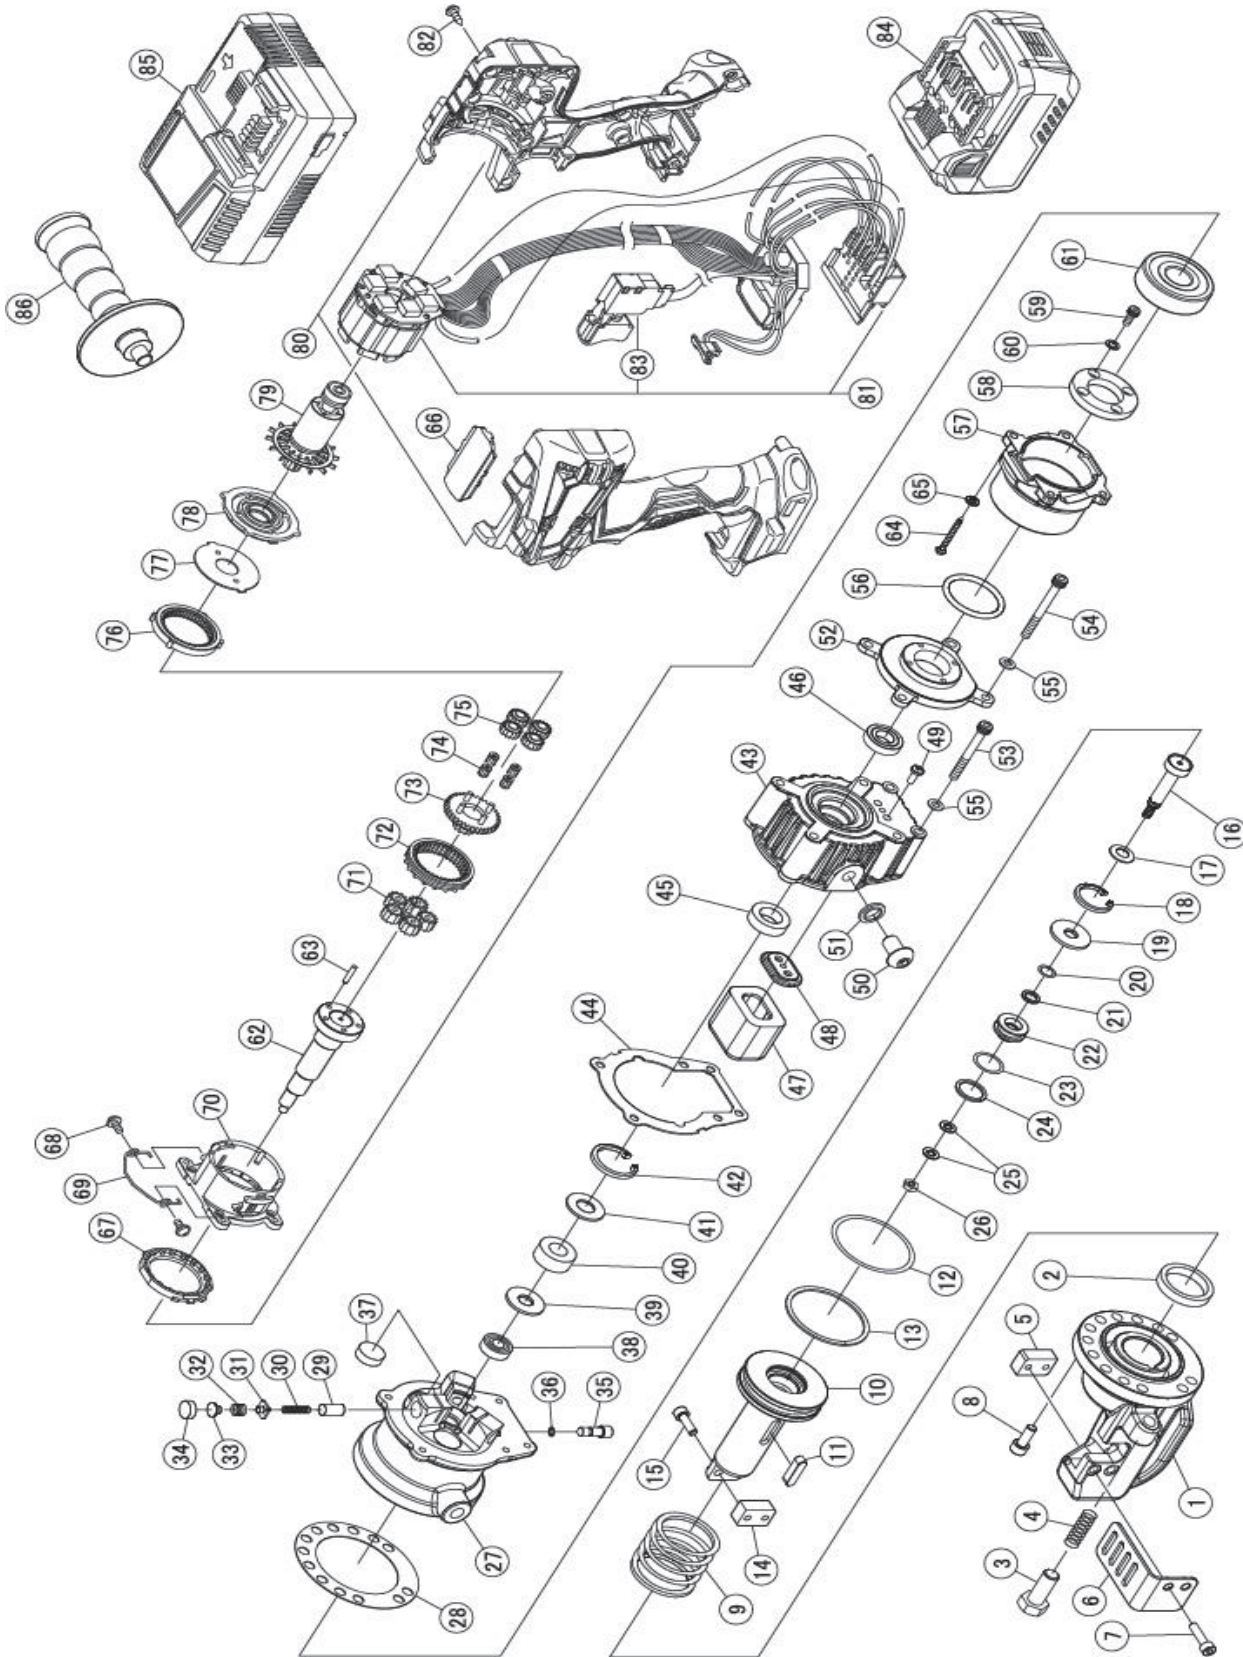

BN Products-USA™

A DIVISION OF BENNER-NAWMAN, INC.

WWW.BNPRODUCTS.COM

DCC-1636BHL

Rebar Cutter | Parts Guide

DCC-1636BLH

BN Products-USA™

A DIVISION OF BENNER-NAWMAN, INC.

WWW.BNPRODUCTS.COM

DCC-1636BHL

Rebar Cutter | Parts Guide

No.	Part No.	Part Name	Qty
1	1C2071000	HOUSING	1
2	7USI26	USI PACKING	1
3	7B10030T11	STOPPER BOLT 10X30	1
4	1C16031	LOCK SPRING	1
5	1CL003	CUTTER BLOCK NO. 13L	1
6	1C4199500	CUTTER GUARD	1
7	7CB205022	CAP BOLT WITH WASHER M5X22	2
8	7CB06018	CAP BOLT M6X18	13
9	1C4283100	RETURN SPRING	1
10	1C3097800	PISTON	1
11	7K0606023R2H	PISTON KEY	1
12	7ORP49RF	O RING P49RF	1
13	7BRP49B	BACK UP RING P49	1
14	1CL003	CUTTER BLOCK NO. 13L	1
15	7CB205015	CAP BOLT WITH WASHER M5X15	2
16	1C4138501	RETURN VALVE	1
17	7BW008	DISK SPRING 8	1
18	7SRH026	SNAP RING H26	1
19	1CB4104002	GUIDE CLAMP	1
20	7SPNC8	SPNC PACKING SPNC8	1
21	7BRP8B	BACK UP RING P8T2	1
22	1C4152300	RETURN VALVE GUIDE	1
23	7ORP16	O RING P16	1
24	7BRP16B	BACK UP RING P16T2	1
25	7SPW005	PLATE WASHER S5	2
26	7NU005	U NUT 5	1
27	1C2071100	CYLINDER	1
28	1C4272700	CYLINDER PACKING	1
29	1C4103200	RAM	3
30	1C4273700	RAM RETURN SPRING	3
31	1C197301	DELIVERY VALVE	3
32	1C1331	DELIVERY VALVE SPRING	3
33	1C13352	SPRING GUIDE	3
34	1C13292	PUMP HEAD SEAL	3
35	1C4196500	RELEASE VALVE	1
36	7ORS4	O RING S4	1
37	3P1044	MAGNET FILTER	2
38	7635	BALL BEARING	1
39	1C4137200	BEARING GUIDE (2)	1
40	7RNAF81510	NEEDLE BEARING	1
41	1C4103000	BEARING GUIDE	1
42	7SRH020	SNAP RING H20	1
43	1C2044700	PUMP CASE	1

44	1C4143403	PUMP CASE PACKING	1
45	7SC12257	OIL SEAL	1
46	1C4137300	AIR BAG	1
47	1C4137400	AIR BAG NUT	1
48	7NT04012	TAPPING SCREW 4X12	2
49	7BB10008	BUTTON BOLT 10X8	1
50	7WF10	SEAL WASHER WF10	1
51	76901ZZ	BALL BEARING 6901ZZ	1
52	3AP3127500	DISTANCE PIECE P	1
53	7CB05045	CAP BOLT M5X45	2
54	7CB05050	CAP BOLT M5X50	4
55	7GW005	WASHER M5	6
56	7JASO20371ATF	O RING	1
57	1C3141100	DISTANCE PIECE M	1
58	3AP4230600	WASHER	1
59	7CB04010	CAP BOLT M4X10	4
60	7GW004	WASHER M4	4
61	76303ZZ	BEARING	1
62	1C3141000	CAM SHAFT	1
63	7DP03015	DOWEL PIN 3X15	5
64	7NT04030	TAPPING SCREW 4X30	4
65	7SW004	SPRING WASHER M4	4
66	1C2071300	SHIFT PLATE	1
67	7HTK372226B	SHIFT DOG	1
68	7HTK331895B	SCREW SET (2 PCS.)	2
69	7HTK339755B	SHIFT ARM	1
70	7HTK372225B	REAR CASE	1
71	7HTK339774B	PLANET GEAR (B) SET (5 PCS.)	5
72	7HTK339758B	SLIDE RING GEAR	1
73	7HTK339759B	PINION (B)	1
74	7HTK331926B	NEEDLE BEARING SET (4 PCS)	4
75	7HTK334441B	PLANET GEAR (A) SET(4 PCS)	4
76	7HTK339760B	FIRST RING GEAR	1
77	7HTK339761B	WASHER (B)	1
78	7HTK339762B	MOTOR SPACER	1
79	7HTK361070B	ROTOR PINION SET	1
80	7HTK372885B	HOUSING (A) (B) SET	1
81	7HTK372227B	TERMINAL PIECE SET	1
82	7HTK313687B	FLANGE TAPPING SCREW D3X16	10
83	7HTK370151B	SWITCH	1
84	(BSL36A18)	MULTI-VOLT BATTERY	1
85	(UC18YSL3)	BATTERY CHARGER	1
86	1C1627	SIDE HANDLE	1
	7CSP100	PLASTIC CARRYING CASE	1